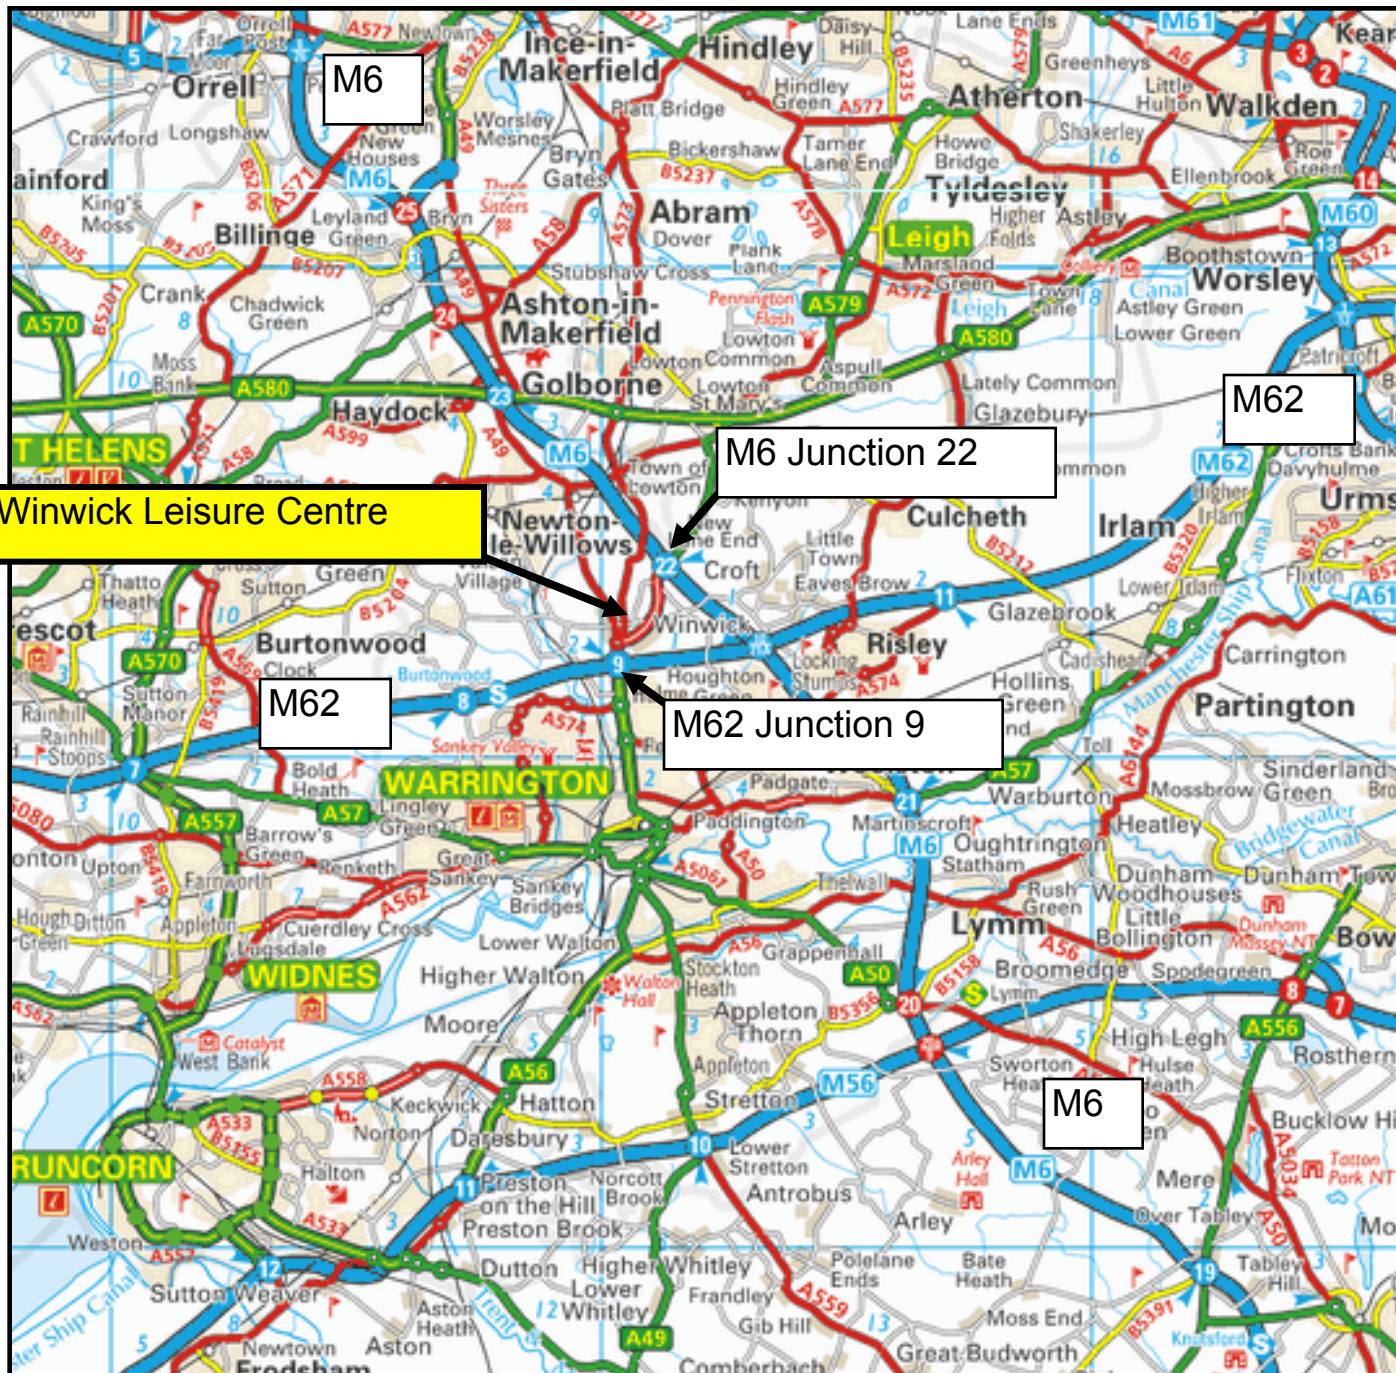

Directions to Winwick Leisure Centre, Myddleton Lane, Winwick, Warrington, WA2 8NJ  
Look out for the School.

From the North and South

- Travel on the M6 Motorway to junction 22.
- Leave the M6 at junction 22, then take the exit onto the A49 (signposted Newton) **A49** – 800 metres
- At roundabout take the 3rd exit onto the A49 (signposted Newton) **A49** - 150 metres
- Turn right onto the A573 (signposted Golborne) **A573** – 100 metres and drive past The Swan Public House
- Turn right onto Myddleton Lane - with the Primary School on your right. – 40 metres
- Turn right immediately after the Primary School down a narrow lane between the School and the two small shops.
- The Car Park is behind the Leisure Centre immediately in front of you.

From the East and West

- Travel along the M62 to junction 9
- Leave the M62 at junction 9, then take the exit onto the A49 (signposted Newton) **A49** – 400 metres
- At roundabout take the 2nd exit onto the A49 (signposted Newton) **A49** - 150 metres
- Turn right onto the A573 (signposted Golborne) **A573** – 100 metres and drive past The Swan Public House
- Turn right onto Myddleton Lane - With the Primary School on your right. – 40 metres
- Turn right immediately after the Primary School down a narrow lane between the School and the two small shops.
- The Car Park is behind the Leisure Centre immediately in front of you.

M6

M62

M6 Junction 22

Winwick Leisure Centre

M62

M62 Junction 9

M6

Winwick Leisure Centre

M6 Junction 22

M62 Junction 9

Winwick Quay