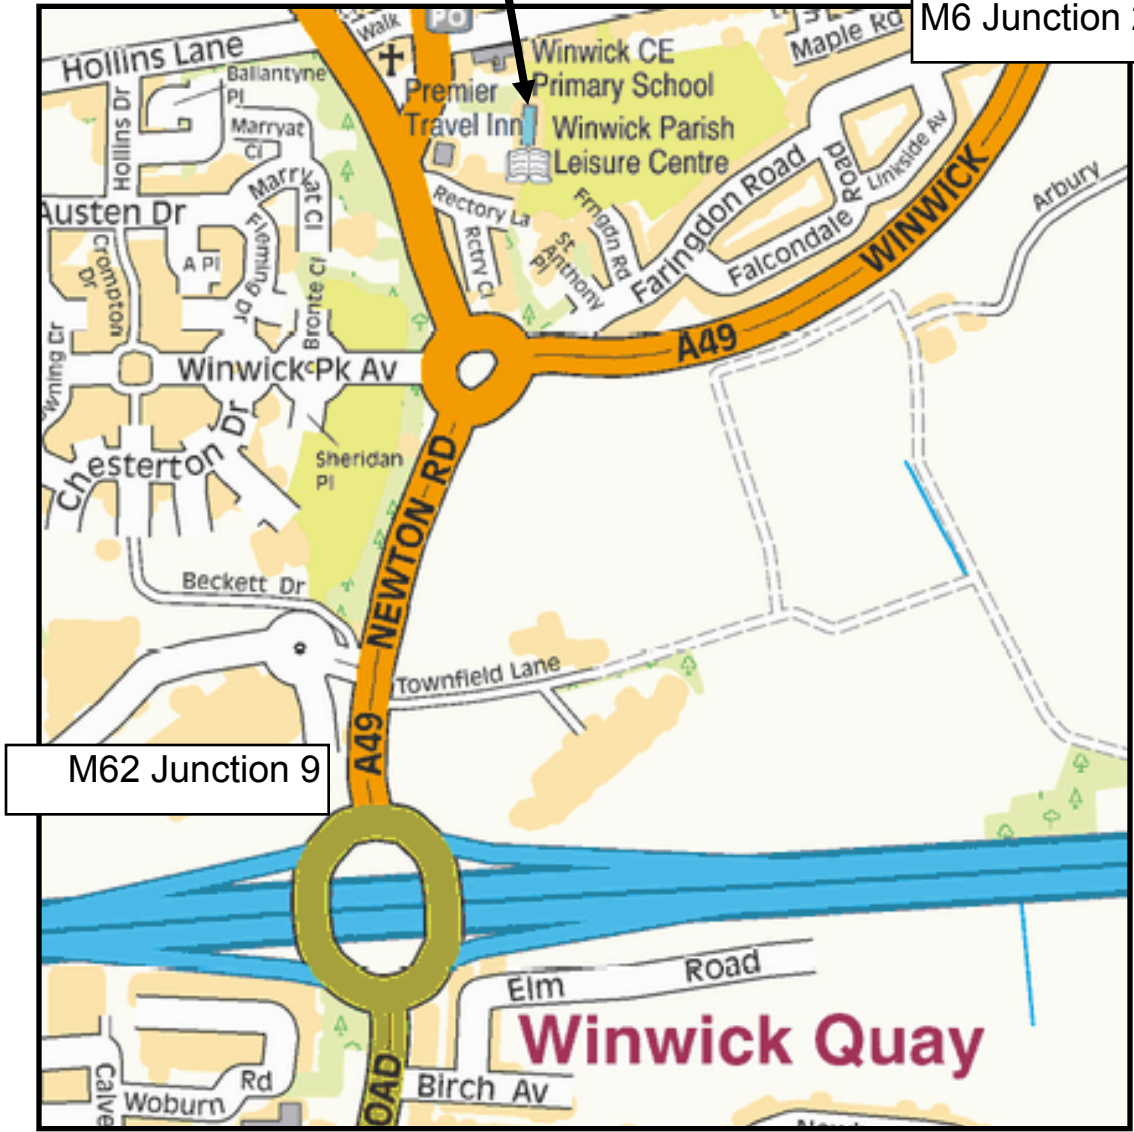

Directions to Winwick Leisure Centre, Myddleton Lane, Winwick, Warrington, WA2 8NJ  
Look out for the School.

From the North and South

- Travel on the M6 Motorway to junction 22.
- Leave the M6 at junction 22, then take the exit onto the A49 (signposted Newton) **A49** – 800 metres
- At roundabout take the 3rd exit onto the A49 (signposted Newton) **A49** - 150 metres
- Turn right onto the A573 (signposted Golborne) **A573** – 100 metres and drive past The Swan Public House
- Turn right onto Myddleton Lane - with the Primary School on your right. – 40 metres
- Turn right immediately after the Primary School down a narrow lane between the School and the two small shops.
- The Car Park is behind the Leisure Centre immediately in front of you.

From the East and West

- Travel along the M62 to junction 9
- Leave the M62 at junction 9, then take the exit onto the A49 (signposted Newton) **A49** – 400 metres
- At roundabout take the 2nd exit onto the A49 (signposted Newton) **A49** - 150 metres
- Turn right onto the A573 (signposted Golborne) **A573** – 100 metres and drive past The Swan Public House
- Turn right onto Myddleton Lane - With the Primary School on your right. – 40 metres
- Turn right immediately after the Primary School down a narrow lane between the School and the two small shops.
- The Car Park is behind the Leisure Centre immediately in front of you.

M6

M62

M6 Junction 22

Winwick Leisure Centre

M62

M62 Junction 9

M6

Winwick Leisure Centre

M6 Junction 22

M62 Junction 9

Winwick Quay